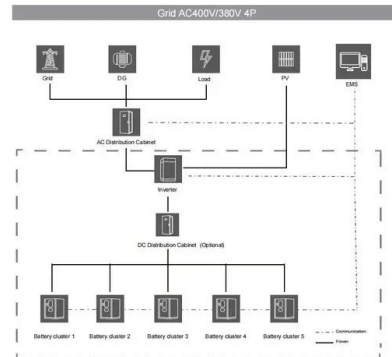

WSME-315 Inverter MMA AC DC Pulse tig welder

We manufacture and supply WSME-315 Inverter MMA AC DC Pulse tig welder at a factory competitive price with features: WSME315 Inverter MMA AC DC Pulse tig welding machine, DC welding steel ...