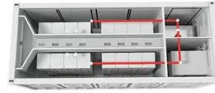

Contact Us

For catalog requests, pricing, or partnerships, please visit:
<https://goodstays.co.za>