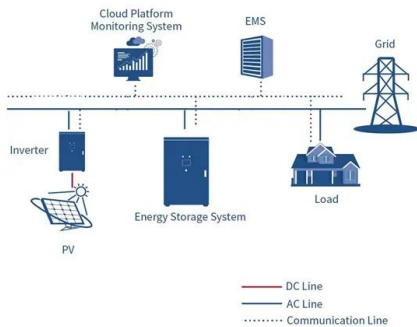

Cranky Concierge: Smarter Travel, Less Hassle

Cranky Concierge is a travel assistance company that offers a range of services to help clients with their entire traveling experience, from planning and booking to dealing with potential issues like delays or ...