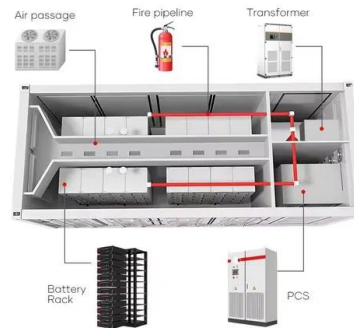

- IP65/IP55 OUTDOOR CABINET
- ALUMINUM
- OUTDOOR ENERGY STORAGE CABINET
- OUTDOOR MODULE CABINET

Noki Sherrin HD for Genesis 9

Meet Sherrin, the aspiring actress from China, whose talent radiates through every digital frame. This captivating Daz 3D character model embodies the essence of grace and passion. With her ...