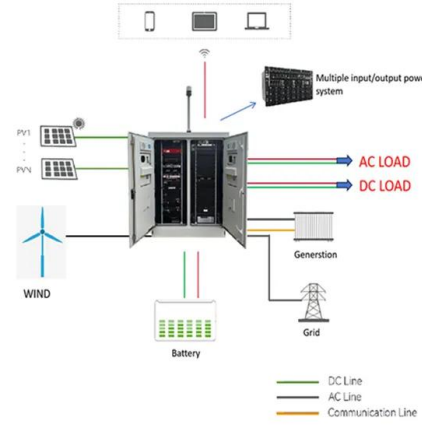

List of busiest container ports

This article lists the world's busiest container ports (ports with container terminals that specialize in handling goods transported in intermodal shipping containers), by total number of twenty-foot ...