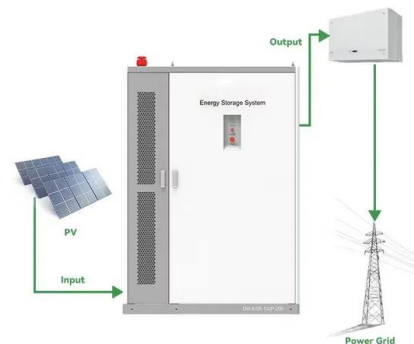

What is Auxiliary Contact and how it works with MCB?

Auxiliary contact, similar to main power contactor coils, which are rated for continuous duty throughout a plant, contain time delay elements that prevent arcing and possible damage if the ...