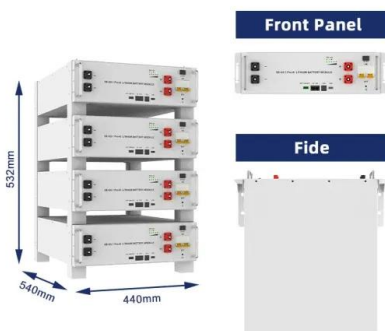

CK1-11 , ABB

The contact positions of CK1 need to be manually reset after a tripping event by pushing the orange button. They are attached on the right side of the manual motor starter MS116, MS132 or MS165. ...