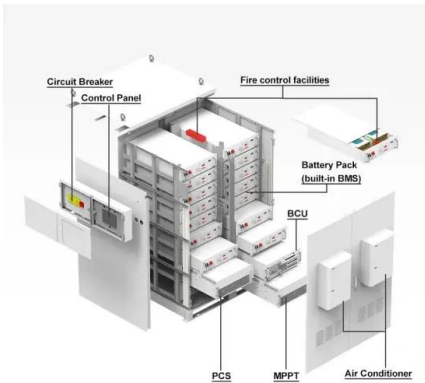

### Mobil Grid® solar container , ECOSUN innovations

The Mobil-Grid ® is an ISO-standard, CSC-approved maritime container that integrates a photovoltaic power plant, ready to be deployed and connected, with ...

### CK1-11 , ABB

The contact positions of CK1 need to be manually reset after a tripping event by pushing the orange button. They are attached on the right side of the manual motor starter MS116, MS132 or MS165. ...

## Mobil Grid® solar container , ECOSUN innovations

The Mobil-Grid ® is an ISO-standard, CSC-approved maritime container that integrates a photovoltaic power plant, ready to be deployed and connected, with integrated control cell and batteries.