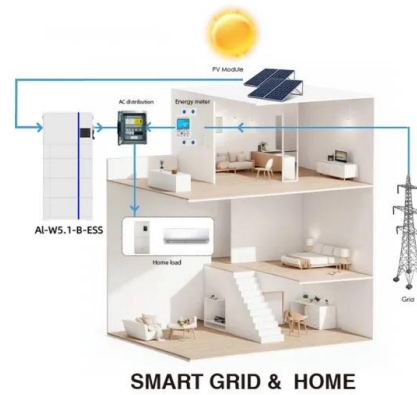

DC1000V 50A Disconnect Switch DC Distribution Box Solar ...

DC1000V 50A Disconnect Switch DC Distribution Box Solar Photovoltaic Solar Panel Solar Inverter Distribution Box IP65 Solar Miniature Circuit Breaker : Amazon : Garden & Outdoors EASY ...

DC Miniature Circuit Breaker with Box, 63A 1000V Solar PV ...

DC Miniature Circuit Breaker with Box, 63A 1000V Solar PV Disconnect Switch with Transparent Cover, IP65 Waterproof Box Isolator for Solar Panel PV System Plug and Play. Mode: ...

DC Solar Disconnect Switch, PV DC Miniature Circuit Breaker with ...

EASY INSTALLATION: 500V solar photovoltaic DC combiner box, installed between solar panels and solar inverters, can achieve and safer installation. GOOD CRAFTSMANSHIP: ...

Shipping Container Solar Off-Grid Lighting System

This basic entry level solar power system will provide lighting for a single shipping container. The lights will be a string of 4 DC LED A bulbs which operate on a ...