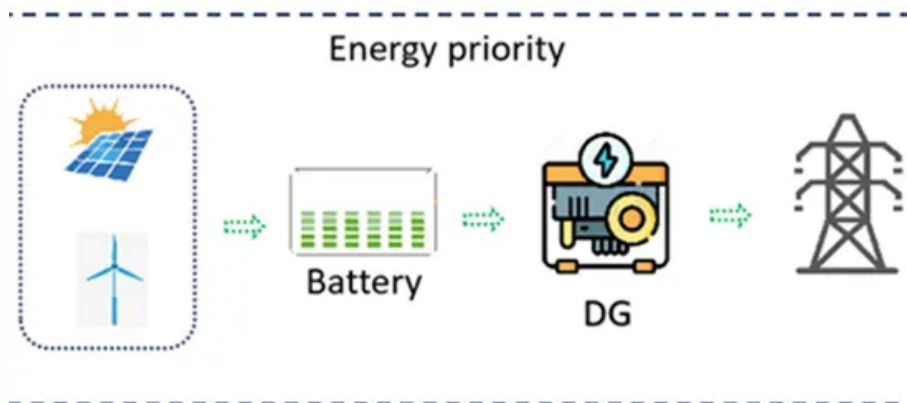

Dc solar container small switch

Dc solar container small switch

DC Isolator Switch for Solar Systems , Reliable PV Disconnect ...

They provide a means of manually disconnecting the DC power flow between solar panels and inverters, ensuring safe maintenance and emergency shutdown capabilities.

Instant Off-Grid(TM) Shipping Containers with Solar and ...

More and more Solar Well pumps are being installed in America to pump water with solar for Livestock, farms and off-grid use. Join the RPS Family today.