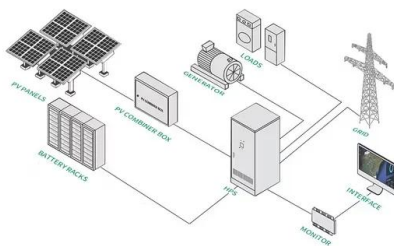

DC Miniature Circuit Breaker with Box, 63A 1000V Solar PV ...

DC Miniature Circuit Breaker with Box, 63A 1000V Solar PV Disconnect Switch with Transparent Cover, IP65 Waterproof Box Isolator for Solar Panel PV System Plug and Play. Mode: ...

DC Solar Disconnect Switch, PV DC Miniature Circuit Breaker with ...

EASY INSTALLATION: 500V solar photovoltaic DC combiner box, installed between solar panels and solar inverters, can achieve and safer installation. GOOD CRAFTSMANSHIP: ...

Multiple Shipping Containers Solar Off-Grid Lighting System

This medium solar power system will provide lighting for multiple shipping containers. The lights can be a string of DC LED A bulbs or 4' Vaportite DC LED fixtures which operate on a timer switch. The ...