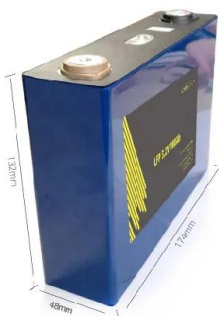

ESS

Best DC Circuit Breakers for Solar Panels With Reliable Safety Features

This article reviews the best miniature and disconnect switch breakers designed for solar PV setups, highlighting key features such as voltage rating, trip mechanisms, and build quality.

DC1000V 50A Disconnect Switch DC Distribution Box Solar ...

DC1000V 50A Disconnect Switch DC Distribution Box Solar Photovoltaic Solar Panel Solar Inverter Distribution Box IP65 Solar Miniature Circuit Breaker : Amazon : Garden & Outdoors EASY ...