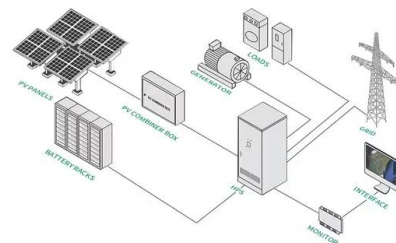

Gravity/Gravitational Field

Data from NASA satellite observations provide information about Earth's mean gravity field and inform monthly maps of the time-variable gravity field, both of which are useful tools for scientists ...