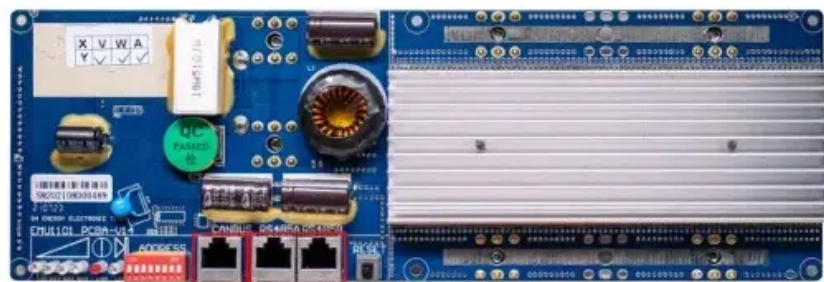

High current solar container connector field

RS485
Communication between battery and inverters
Baud rate:9600bps

RS485 Interface
Communication between parallel packs or BMS and PC
Baud rate:9600bps

High current solar container connector field