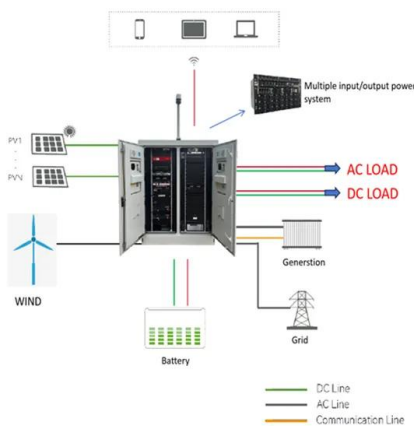

Superkilen , Bjarke Ingels Group

"Our mission was to find the big picture in the extreme detail of a personal memory or story, which on the surface might appear insignificant, but once hunted down and enlarged became super big.