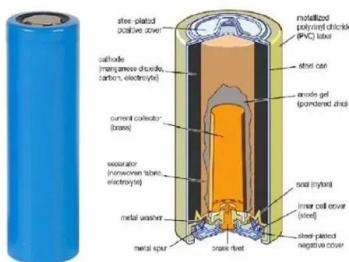

3.3 Estimating Energy Expenditure - Nutrition and Physical Fitness

This open access textbook was created for NFSC 303 Nutrition and Physical Fitness at CSU, Chico with support from CAL$. This book covers basic nutrition science, principles of physical activity, and an ...