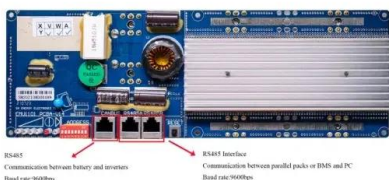

WHAT IS CAPACITOR DISCHARGE STUD WELDING

What is capacitor solar container spot welding technology Capacitor energy storage spot welders store electrical energy in large-capacity capacitors and then release high-energy pulses within ...