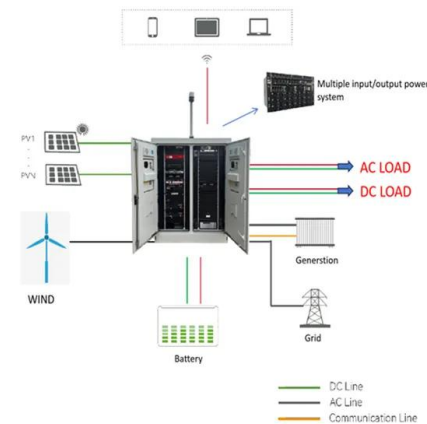

tapped studs, ...

Capacitor Energy Storage Stud Welding Machine Cnc Auto Stud ...

Fully Automatic Welding Material M3-M10 cd studs, nails, screws, bolts Welding Speed 25-35 pcs/minute working platform High strength aluminum alloy structure covered by insulation strips

Capacitor Discharge Stud Welder - Sino Stone

Capacitor Discharge Stud Welder (it is also called Capacitor Discharge Stud Welding Machine/Equipment, CD Stud Welder, CD Stud Welding Machine/Equipment) uses stored energy to ...

Working principle of capacitor solar container stud welding machine

Working principle of capacitor solar container stud welding machine The principle involves the release of stored energy from a capacitor at the moment the stud contacts the base material, causing the area ...