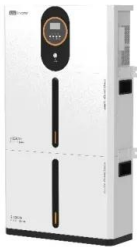

Sustainable Packaging Manufacturers , Ardagh Group ...

Benefits of metal packaging Metal beverage packaging is universally recognised for its protective qualities, versatility and environmental credentials. Metal is a ...

LUXEMBOURG CITY S NEW MOBILE ENERGY STORAGE POWER SUPPLY

220dv mobile energy storage power supply
Feature highlights: This 220V Portable Mobile Digital Power Supply is designed for outdoor emergency energy storage, featuring a lithium battery with a capacity ...