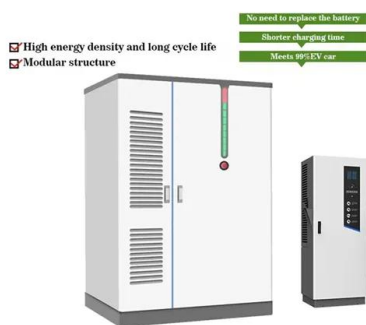

Thermodynamic temperature

Translational motion is but one form of heat energy and is what gives gases not only their temperature, but also their pressure and the vast majority of their volume. This relationship between the ...

Lithium iron phosphate battery

Volumetric energy density = 220 Wh / L (790 kJ/L) Gravimetric energy density > 90 Wh/kg [18] (> 320 J/g). Up to 160 Wh/kg [1] (580 J/g). The latest version announced at the end of 2023, early 2024 ...