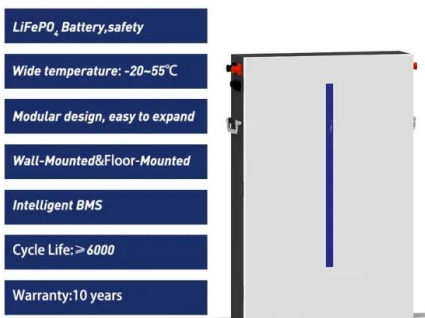

Find & share your Recap

Recap is unique to you and your watch history. Some specific cards or stats may also have different eligibility criteria, so it's normal to see different insights than your friends based on factors ...

Putnoe Lane, Bedford, MK41 - James Kendall

Putnoe Lane is one of Bedford's most desirable residential locations, offering a quiet and established setting close to a wide range of amenities. Excellent schools, including Bedford's independent Harpur ...

Contact Us

For catalog requests, pricing, or partnerships, please visit:
<https://goodstays.co.za>