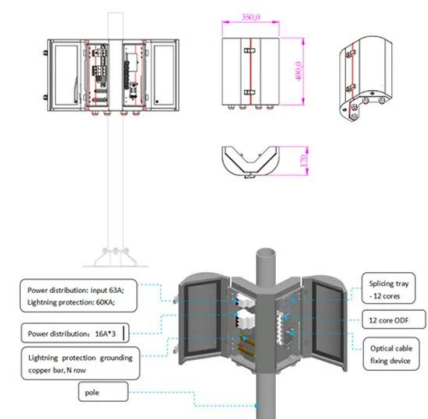

obtain

obtain (?b tan?), v.t. to come into possession of; get, acquire, or procure, as through an effort or by a request: to obtain permission; to obtain a better income. [Obs.]to attain or reach. v.i. to be prevalent, ...