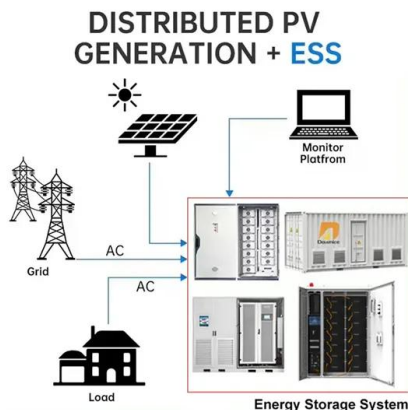

- IP65/IP55 OUTDOOR CABINET
- OUTDOOR CABINET WITH AIR CONDITIONER
- OUTDOOR ENERGY STORAGE CABINET
- 19 INCH

Whc Industrial 525kwh Solar Energy Storage System 1000kwh Ess Lithium

WHC Solar Power System also known as off-grid solar system is the most costeffective typefor solar system is a complete solar setup that comes with highly efficientsolar panels.off-grid solar inverter, ...