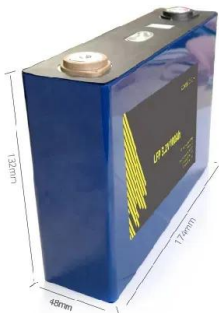

Physical solar container video

Physical solar container video

3MWh Solar+BESS Container For Industrial and Commercial Use

3MWh Solar+BESS Container For Industrial and Commercial Use Scenarios: Farm / Factory / Mining / Shopping Mall / Hospital / School, Hotel, etc. Highlights: Energy Saving / Back-up ...

What does Physical mean?

Physical refers to anything that is related to the material or tangible aspects of the world rather than the mental or abstract concepts. It encompasses the characteristics, properties, and phenomena that ...