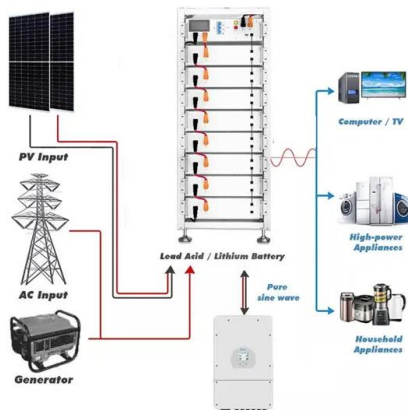

12.8V 100Ah

ENERGY STAR Portfolio Manager

Specifically, Water Treatment and Distribution Plants - This daily flow rate includes all sources of water through the plant, including ground water, surface water, and purchased water. This value is ...