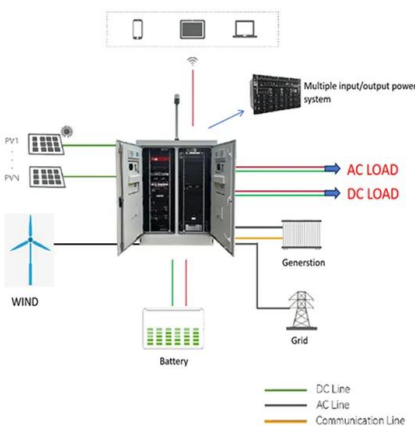

Science Fair Project Ideas, Answers, & Tools

Free Topic Selection Wizard, science fair project ideas, step by step how to do a science fair project, Ask an Expert discussion board, and science fair tips for ...