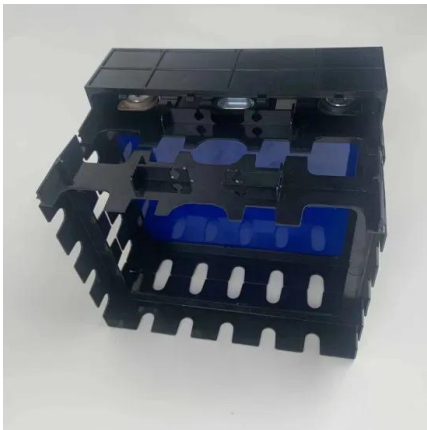

Compound Interest Calculator: Calculate Interest Growth Online

Our compound interest calculator shows exactly how your savings or debt will grow. Enter your starting amount, contributions and rate of return to see how different timeframes and ...

Is dating someone 1 hour away too far? (wife, long distance, woman)

I'm testing out the online dating waters. One of my struggles is distance - how far should I set my radius. The biggest neighboring city to mine, by

Compound Interest Calculator

Calculate compound interest on an investment, 401K or savings account with annual, quarterly, daily or continuous compounding. The calculator computes compound interest calculations ...

Step-parent to Adult Children after Death of Spouse (stepmother)

Please register to post and access all features of our very popular forum. It is free and quick. Over $68,000 in prizes has already been given out to active posters on our forum. Additional ...