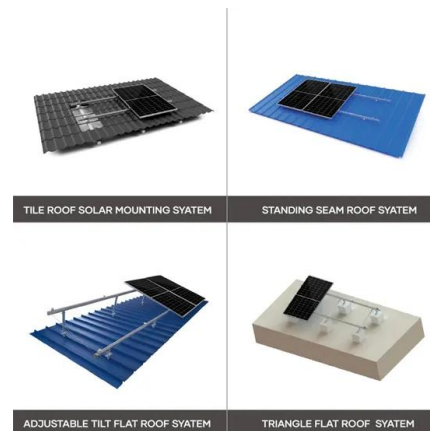

La Sportiva TX Hike Mid Leather GTX

The TX Hike Mid Leather GTX is one of the most comfortable hiking boots that we tested, thanks to a flexible nubuck leather upper, strategic padding, and extra spacing in the toe box height ...