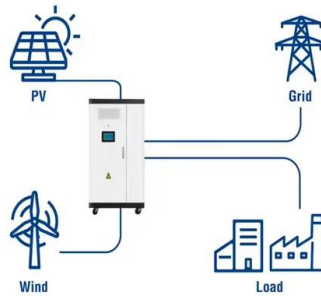

Microsoft's big lease renewal in Redmond helps buoy

Microsoft's decision to renew a large swath of office space in Redmond is emerging as a key stabilizing force for the Eastside office market near Seattle. That's one takeaway from a new ...

Utility-Scale ESS solutions