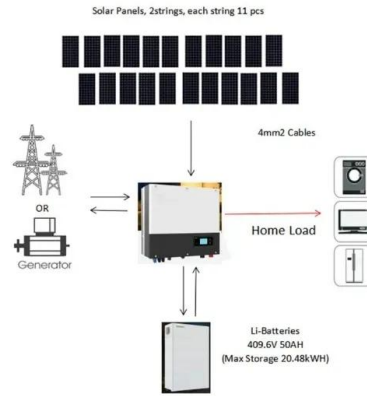

Travelling with the RET

Visiting Rotterdam? Travel by public transport. RET provides public transport in the Rotterdam region by bus, BOB bus, tram and metro. Up-to-date travel information, departure times and detours.