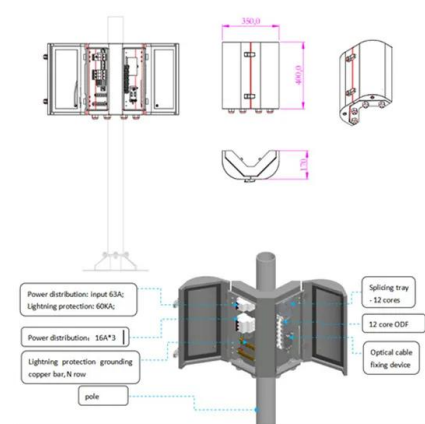

Multi-Stop Route Planning and Optimization Tools

Find the shortest routes between multiple stops and get times and distances for your work or a road trip. Easily enter stops on a map or by uploading a file. Save gas and time on your next trip.