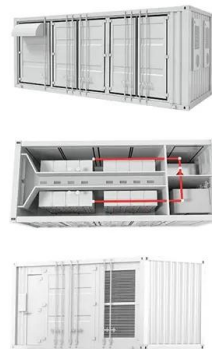

Sword Art Online II (TV 2014)

Looking for information on the anime Sword Art Online II? Find out more with MyAnimeList, the world's most active online anime and manga community and database. A year after escaping Sword Art ...