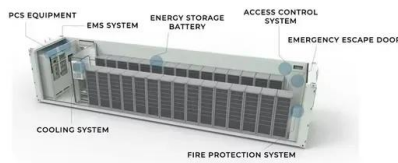

SAO TOME AND PRINCIPE LARGE CAPACITY ENERGY STORAGE BATTERY

Battery Energy Storage in Ecuador With high solar irradiance levels ranging from 4.5 to 6.5 kWh/m²/day, Ecuador offers ideal conditions for deploying solar panel battery systems, both off-grid and hybrid, ...

SAO TOME AND PRINCIPE LARGE CAPACITY ENERGY STORAGE BATTERY

The global solar storage container market is experiencing explosive growth, with demand increasing by over 200% in the past two years. Pre-fabricated containerized solutions now account for ...

Sword Art Online

Characters, voice actors, producers and directors from the anime Sword Art Online on MyAnimeList, the internet's largest anime database. Ever since the release of the innovative NerveGear, gamers from ...