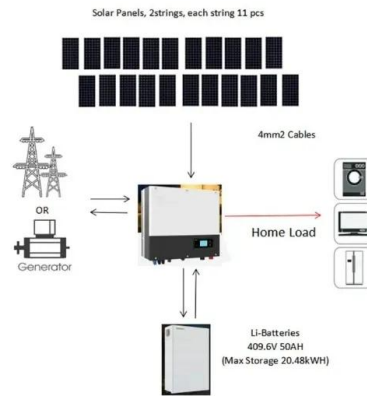

12.1 Radiation of light , Visible light , Siyavula

Ray diagrams A ray diagram is a drawing that shows the path of light. Light rays are drawn using straight lines and arrowheads, because light travels in straight ...

[BuilderGPT] Generate minecraft building in 30 seconds with the ...

The generated schematic is then given to gpt-4-vision-preview along with the optimized requirements to generate a json containing the content of the structure, for example: