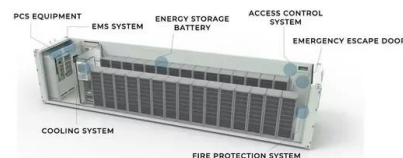

Professional Translation and Localization services

That's why 90% of Fortune 500 companies trust TransPerfect to deliver customized content plans and AI deployment strategies that maximize global performance. ...