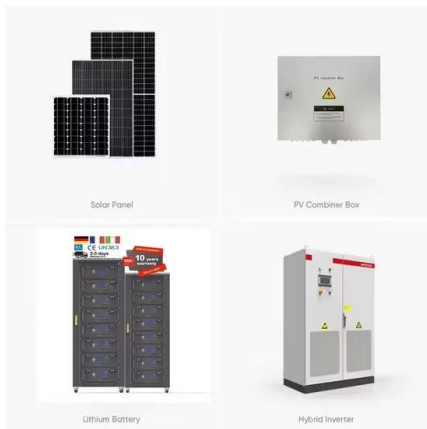

SolaraBox Solar Containers , Products & Configurations

Expert Team Our core team brings 15+ years in renewables and container manufacturing. From system design to factory testing, we size and deliver SolaraBox Mobile Solar Containers that meet site ...

Containerized Battery Energy Storage System (BESS): 2024 Guide

BESS can come in a range of sizes, from the size of a mini fridge--perfect for charging your electric vehicle in your garage--to something much larger. A solar farm, for instance, would ...

Mobile Solar PV Container , Portable Photovoltaic Power Station

High-efficiency Mobile Solar PV Container with foldable solar panels, advanced lithium battery storage (100-500kWh) and smart energy management. Ideal for remote areas, emergency rescue and ...

Solar Container , Large Mobile Solar Power Systems

With our pre-configured solar container unit, you can get going quickly, and the folding solar panels for containers can be deployed in less than three hours. Go big with our modular design for easy ...