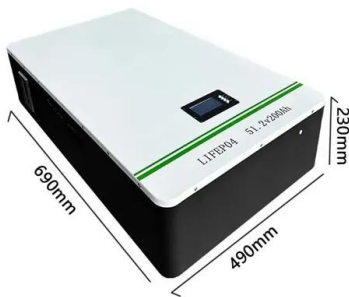

Solar Energy - SEIA

Solar power is energy from the sun that is converted into thermal or electrical energy. Solar energy is the cleanest and most abundant renewable energy source available, and the U.S. has some of the ...

Contact Us

For catalog requests, pricing, or partnerships, please visit:
<https://goodstays.co.za>