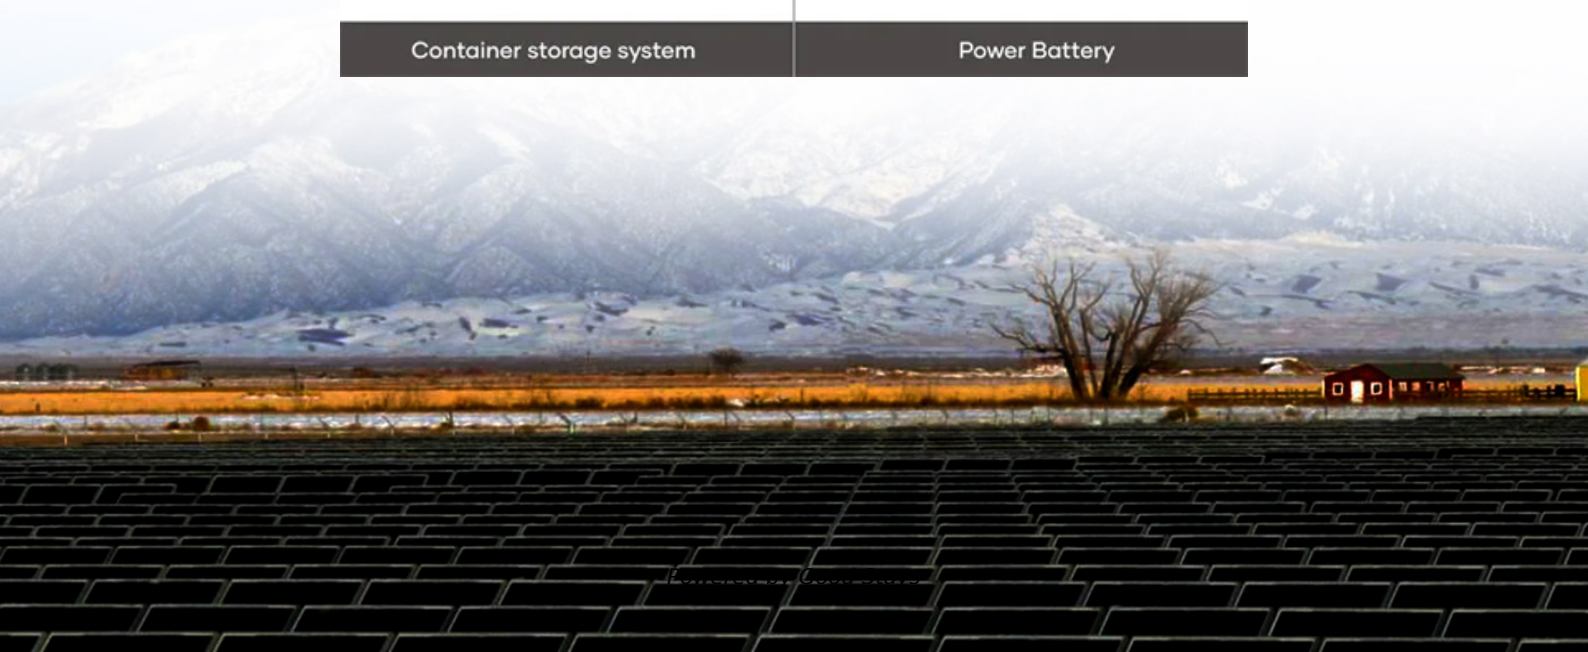

Solar container distribution box test

GEL Battery

Lithium Battery

Container storage system

Power Battery

Solar container distribution box test

Photovoltaic system

A photovoltaic system, also called a PV system or solar power system, is an electric power system designed to supply usable solar power by means of photovoltaics. It consists of an arrangement of ...

- IP65/IP55 OUTDOOR CABINET
- OUTDOOR MODULE CABINET
- OUTDOOR 5G BASE STATION CABINET
- WATERPROOF

BIM objects & Revit Families (Free to download) , NBS Source

NBS Source is the new home of the NBS National BIM Library - BIM objects and Revit families (free to download). Categories page to browse categories and to search for a specific category.

Solar power , Definition, Electricity, Renewable Energy, Pros and ...

Virtually nonpolluting and abundantly available, solar power stands in stark contrast to the combustion of fossil fuel and has become increasingly attractive to individuals, businesses, and ...

IP65/IP55 OUTDOOR CABINET

ALUMINUM

OUTDOOR ENERGY STORAGE CABINET

OUTDOOR MODULE CABINET

Solar Energy - SEIA

Solar power is energy from the sun that is converted into thermal or electrical energy. Solar energy is the cleanest and most abundant renewable energy source available, and the U.S. has some of the ...