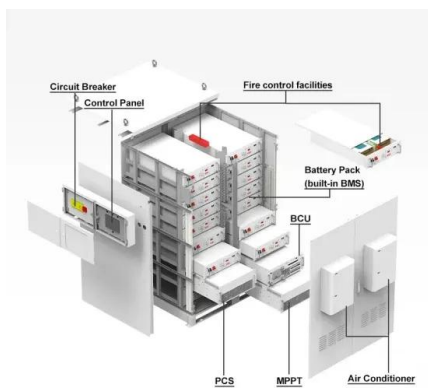

Best Automatic Transfer Switches for Solar Power Systems

These devices seamlessly switch between solar (or battery) power and grid power, protecting batteries and avoiding interruptions. This article highlights five top options from the ...