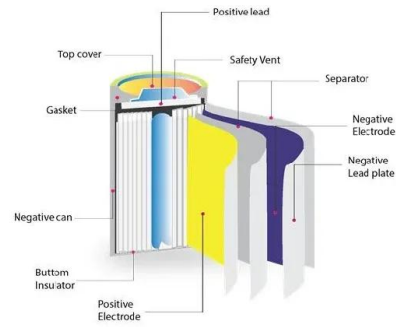

CONTAIN: An open-source shipping container laboratory optimised

A shipping container laboratory Shipping containers are by definition (1) shippable, allowing a laboratory to be transported to almost anywhere in the world, (2) stackable, allowing ...

Contact Us

For catalog requests, pricing, or partnerships, please visit:
<https://goodstays.co.za>