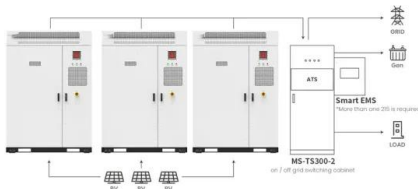

SOLAR CONTAINER BATTERY PACK 3D MODELS

Solar container battery pack grounding Install copper-clad ground rods at least 8 feet deep and connect them to your solar array frames, inverter, and battery bank using 6 AWG copper wire. Grounding off ...