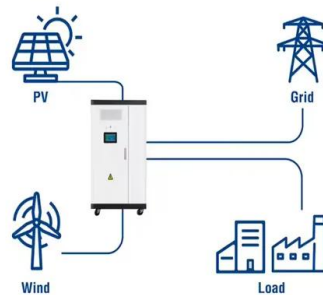

Utility-Scale ESS solutions

Genshin Impact [Version 3.0]

This is a WIP guide to the Energy Extraction Devices in Sumeru. Teyvat Map calls them Saghira Machines. As usual, I'll make them if I encounter them, so who knows when I'll complete it. ...

Energy Extraction Device , Genshin Impact Wiki , Fandom

These devices are found in ruined forts guarded by various Eremites. When approached, a challenge starts in which the player is tasked with turning off the device by finding two or