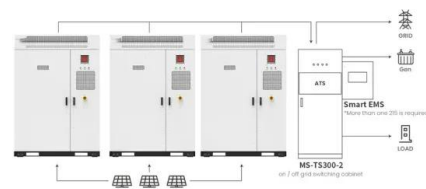

Fixed Storage Device and Energy Transfer Device

Fixed Storage Devices and Energy Transfer Devices are an exploration mechanic in Fontaine currently found in the Liffey Region and Fontaine Research Institute of Kinetic Energy Engineering Region.