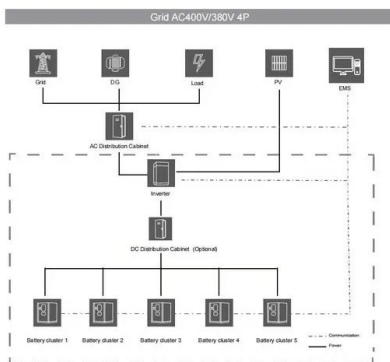

Working principle of airbag energy storage

Airbag Sensor Working Principle. Whenever a front crash occurs in a car then airbags are used. This crash impact is noticed by the airbag sensor. So an electronic signal from this sensor