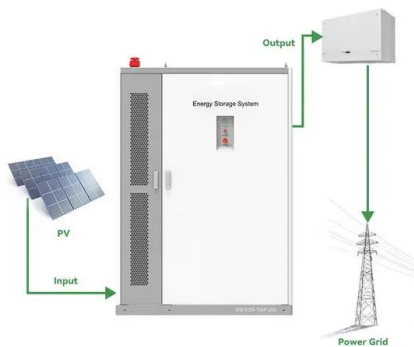

Virtual Desktop stops working properly after a while on Windows XP

Virtual Desktop stops working properly after a while on Windows XP So I have Windows XP Pro x64 on my VMware Workstation 16, while my computer runs on Windows 10 and I have ...