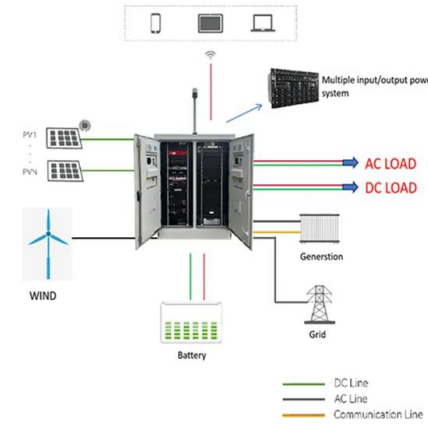

Overlord Device , The Miner's Haven Wikia , Fandom

The global chat message " [User] obtained an Overlord Device!! " used to show up in chat when someone obtained the Overlord badge. This is no longer the case ...

transfer station equipment overbearing solar container solenoid valve

Dive into our vast assortment of transfer station equipment overbearing solar container solenoid valve, where you can fine-tune your search for tailored results.

How to Get and Use Transfer Containers in Starfield

Looking for a guide on how to transfer containers in Starfield? Look no further! In this guide, we'll dive into the mechanics of transferring containers in Starfield, helping you optimize your resource logistics.