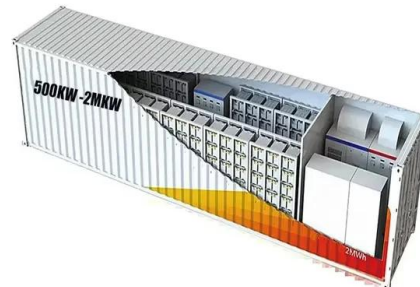

True Overlord Device , Miner's Haven Plus Wiki , Fandom

Description "The secret device that designates the unmistakable God of this world. Doesn't stack with original Overlord Device." Overview The True Overlord Device is an ultimate upgrader which ...